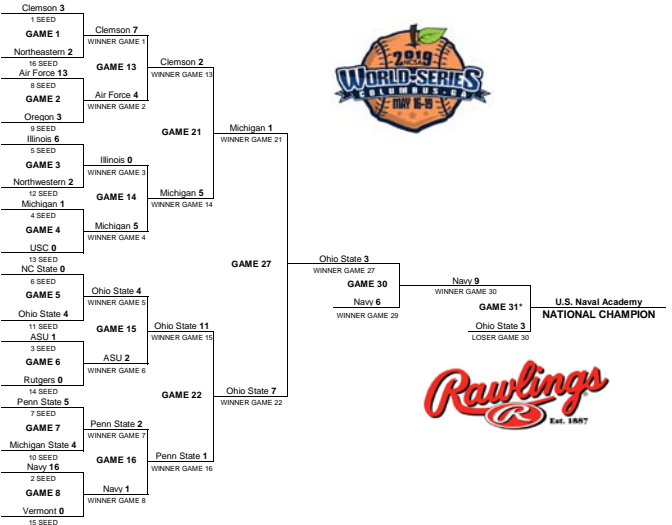

* If Necessary & scheduled to start 20 mins after the conclusion of game 30

GAME #	DAY	TIME	Opponent A	Opponent B	FIELD
Game 1	Friday	2:00 PM	1 SEED	16 SEED	4
Game 2	Friday	2:00 PM	8 SEED	9 SEED	3
Game 3	Friday	2:00 PM	5 SEED	12 SEED	2
Game 4	Friday	2:00 PM	4 SEED	13 SEED	5
Game 5	Friday	4:30 PM	6 SEED	11 SEED	1
Game 6	Friday	4:30 PM	3 SEED	14 SEED	3
Game 7	Friday	4:30 PM	7 SEED	10 SEED	2
Game 8	Friday	4:30 PM	2 SEED	15 SEED	4
Game 9	Saturday	10:00 AM	Loser 1	Loser 2	1
Game 10	Saturday	10:00 AM	Loser 3	Loser 4	2
Game 11	Saturday	10:00 AM	Loser 5	Loser 6	3
Game 12	Saturday	10:00 AM	Loser 7	Loser 8	5
Game 13	Saturday	12:30 PM	Winner 1	Winner 2	4
Game 14	Saturday	12:30 PM	Winner 3	Winner 4	3
Game 15	Saturday	12:30 PM	Winner 5	Winner 6	1
Game 16	Saturday	12:30 PM	Winner 7	Winner 8	5
Game 17	Saturday	3:30 PM	Winner 9	Loser 16	1
Game 18	Saturday	3:30 PM	Winner 10	Loser 15	2
Game 19	Saturday	3:30 PM	Winner 11	Loser 14	3
Game 20	Saturday	3:30 PM	Winner 12	Loser 13	5
Game 21	Saturday	6:30 PM	Winner 13	Winner 14	4
Game 22	Saturday	6:30 PM	Winner 15	Winner 16	1
Game 23	Saturday	6:30 PM	Winner 17	Winner 18	2
Game 24	Saturday	6:30 PM	Winner 19	Winner 20	5
Game 25	Sunday	10:00 AM	Loser 21	Winner 23	3
Game 26	Sunday	10:00 AM	Loser 22	Winner 24	5
Game 27	Sunday	11:30 AM	Winner 21	Winner 22	4
Game 28	Sunday	12:15 PM	Winner 25	Winner 26	3
Game 29	Sunday	2:30 PM	Loser 27	Winner 28	4
Game 30	Sunday	4:45 PM	Winner 27	Winner 29	4
Game 31*	Sunday	*	Winner 30	Loser 30	4

2019 NCSA WORLD SERIES WINNERS BRACKET