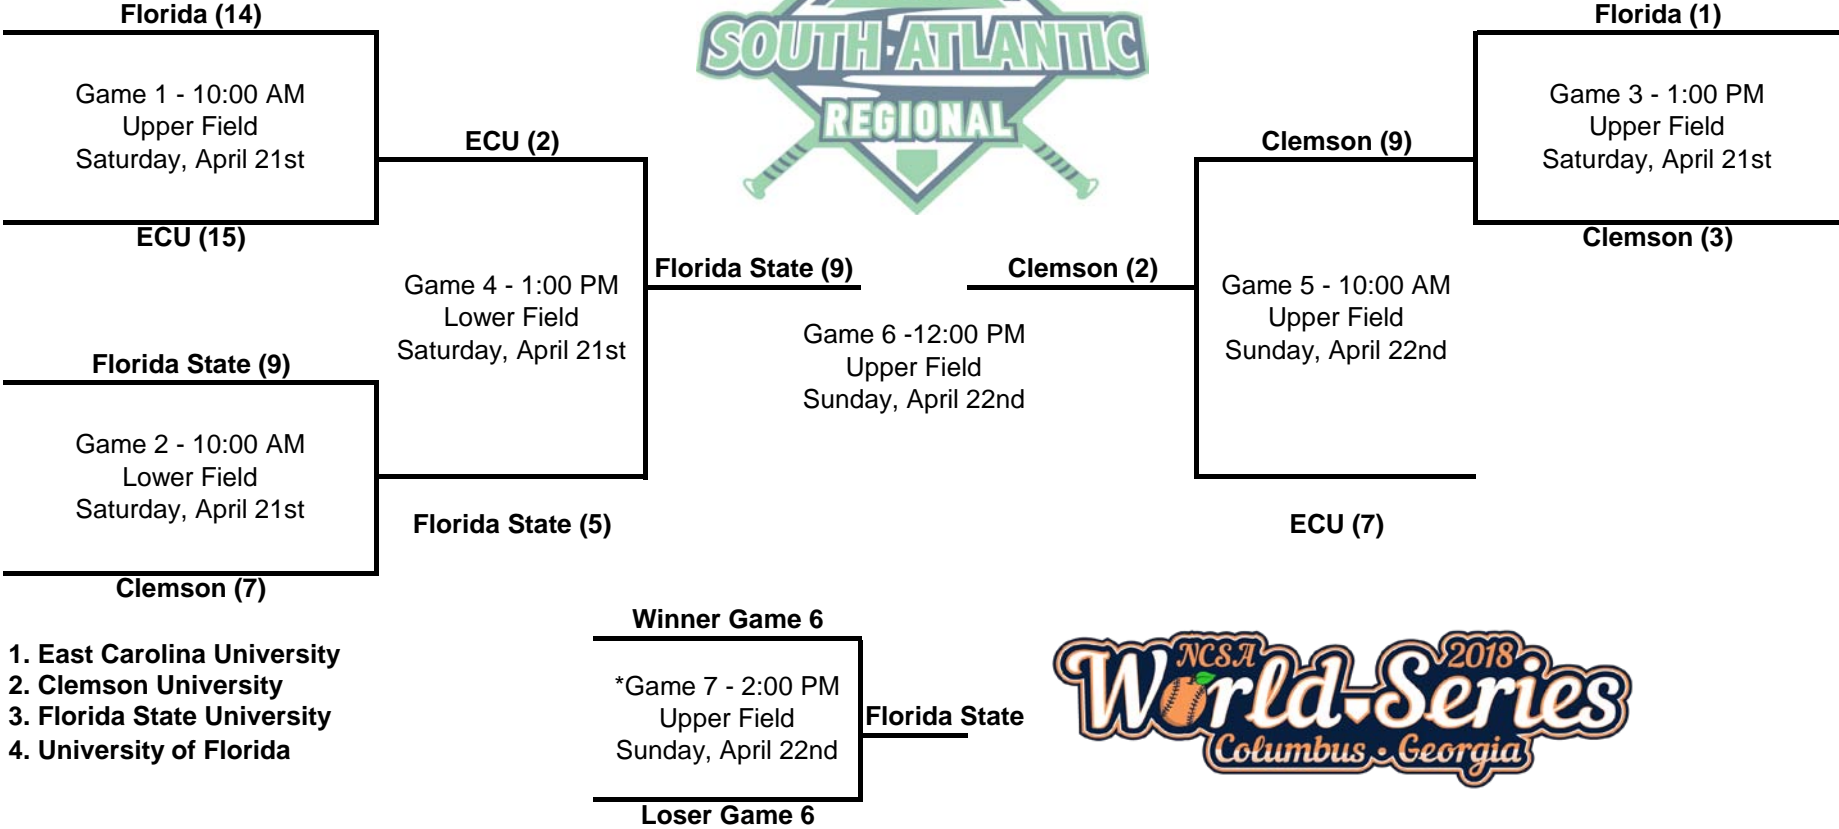

# 2018 South Atlantic Regional Tournament Bracket

1. East Carolina University
2. Clemson University
3. Florida State University
4. University of Florida

\*If Necessary  
 \*\*Higher seed is home team, unless lower seed has higher tournament winning percentage.