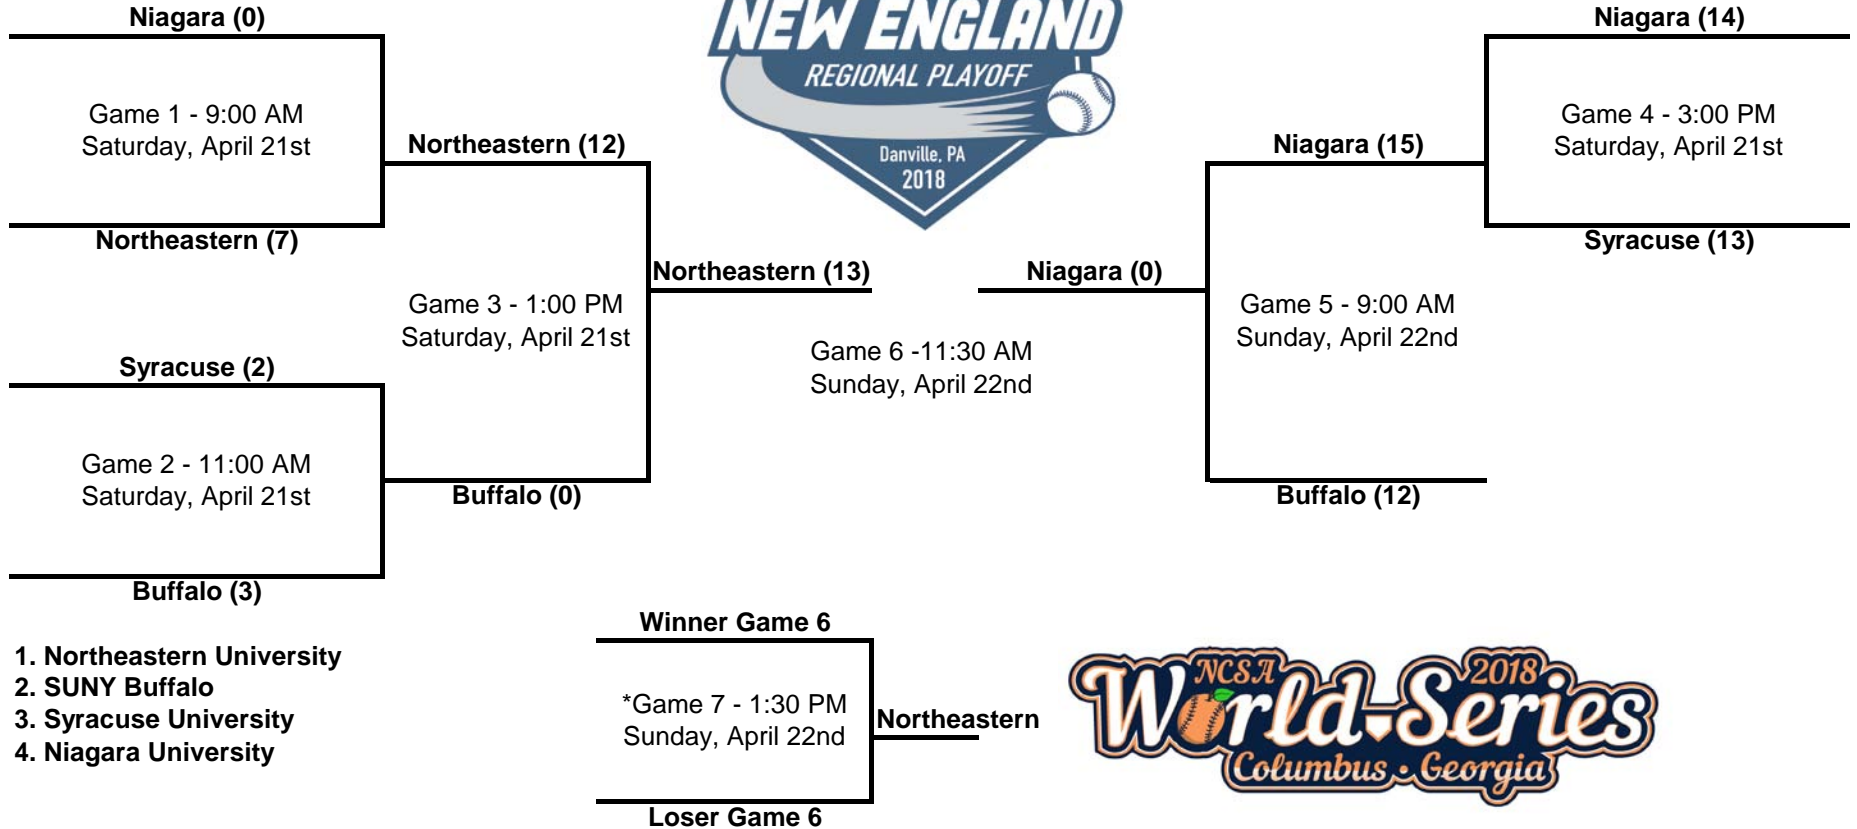

2018 New England Regional Tournament Bracket

1. Northeastern University
2. SUNY Buffalo
3. Syracuse University
4. Niagara University

*If Necessary

**Higher seed is home team, unless lower seed has higher tournament winning percentage.