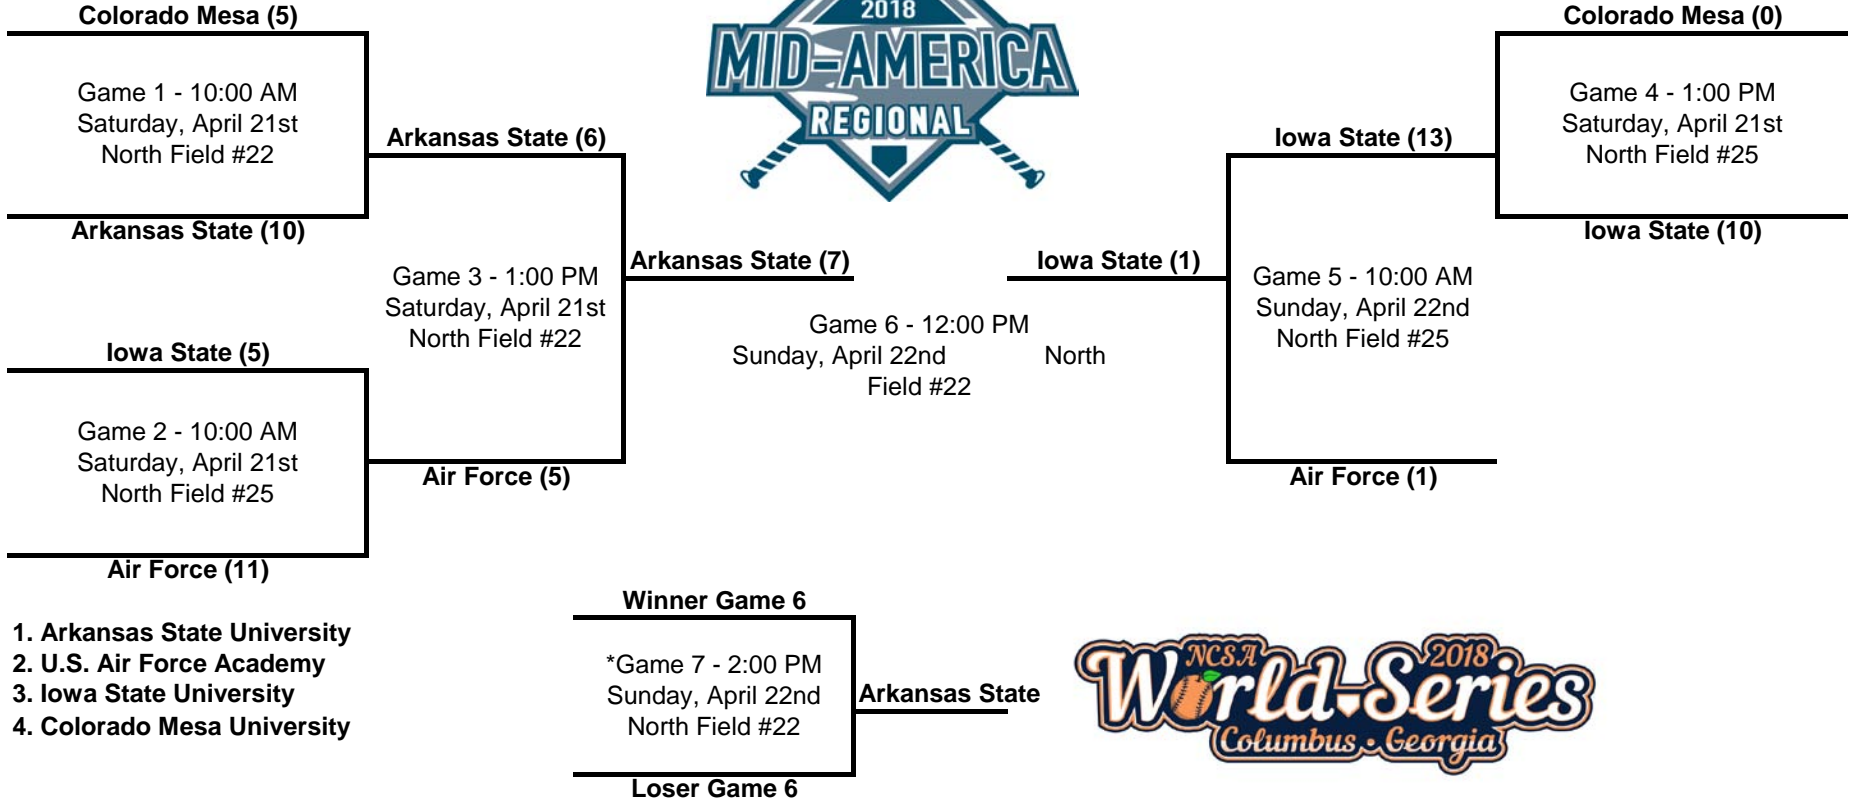

# 2018 Mid-America Regional Tournament Bracket

1. Arkansas State University
2. U.S. Air Force Academy
3. Iowa State University
4. Colorado Mesa University

\*If Necessary

\*\*Higher seed is home team, unless lower seed has higher tournament winning percentage.