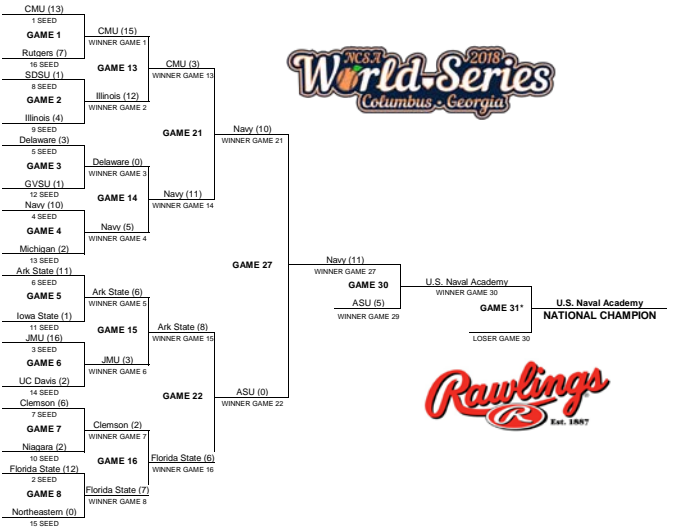

* If Necessary & scheduled to start 20 mins after the conclusion of game 30

GAME #	DATE	TIME	Opponent A	Opponent B	FIELD
Game 1	Saturday	10:00 AM	1 SEED	16 SEED	7
Game 2	Saturday	10:00 AM	8 SEED	9 SEED	2
Game 3	Saturday	10:00 AM	5 SEED	12 SEED	4
Game 4	Saturday	10:00 AM	4 SEED	13 SEED	3
Game 5	Saturday	10:00 AM	3 SEED	11 SEED	5
Game 6	Saturday	10:00 AM	6 SEED	14 SEED	6
Game 7	Saturday	10:00 AM	7 SEED	10 SEED	1
Game 8	Saturday	10:00 AM	2 SEED	15 SEED	8
Game 9	Saturday	1:00 PM	Loser 1	Loser 2	2
Game 10	Saturday	1:00 PM	Loser 3	Loser 4	4
Game 11	Saturday	1:00 PM	Loser 5	Loser 6	5
Game 12	Saturday	1:00 PM	Loser 7	Loser 8	1
Game 13	Saturday	1:00 PM	Winner 1	Winner 2	7
Game 14	Saturday	1:00 PM	Winner 3	Winner 4	3
Game 15	Saturday	1:00 PM	Winner 5	Winner 6	6
Game 16	Saturday	1:00 PM	Winner 7	Winner 8	8
Game 17	Saturday	4:00 PM	Winner 9	Loser 16	2
Game 18	Saturday	4:00 PM	Winner 10	Loser 15	3
Game 19	Saturday	4:00 PM	Winner 11	Loser 14	6
Game 20	Saturday	4:00 PM	Winner 12	Loser 13	4
Game 21	Saturday	4:00 PM	Winner 13	Winner 14	7
Game 22	Saturday	4:00 PM	Winner 15	Winner 16	8
Game 23	Saturday	6:30 PM	Winner 17	Winner 18	7
Game 24	Saturday	6:30 PM	Winner 19	Winner 20	6
Game 25	Sunday	8:00 AM	Loser 21	Winner 23	8
Game 26	Sunday	8:00 AM	Loser 22	Winner 24	6
Game 27	Saturday	6:30 PM	Winner 21	Winner 22	7
Game 28	Sunday	10:00 AM	Winner 25	Winner 26	6
Game 29	Sunday	12:00 PM	Loser 27	Winner 28	7
Game 30	Sunday	2:00 PM	Winner 27	Winner 29	7
Game 31*	Sunday	*	Winner 30	Loser 30	7

2018 NCSA WORLD SERIES WINNERS BRACKET