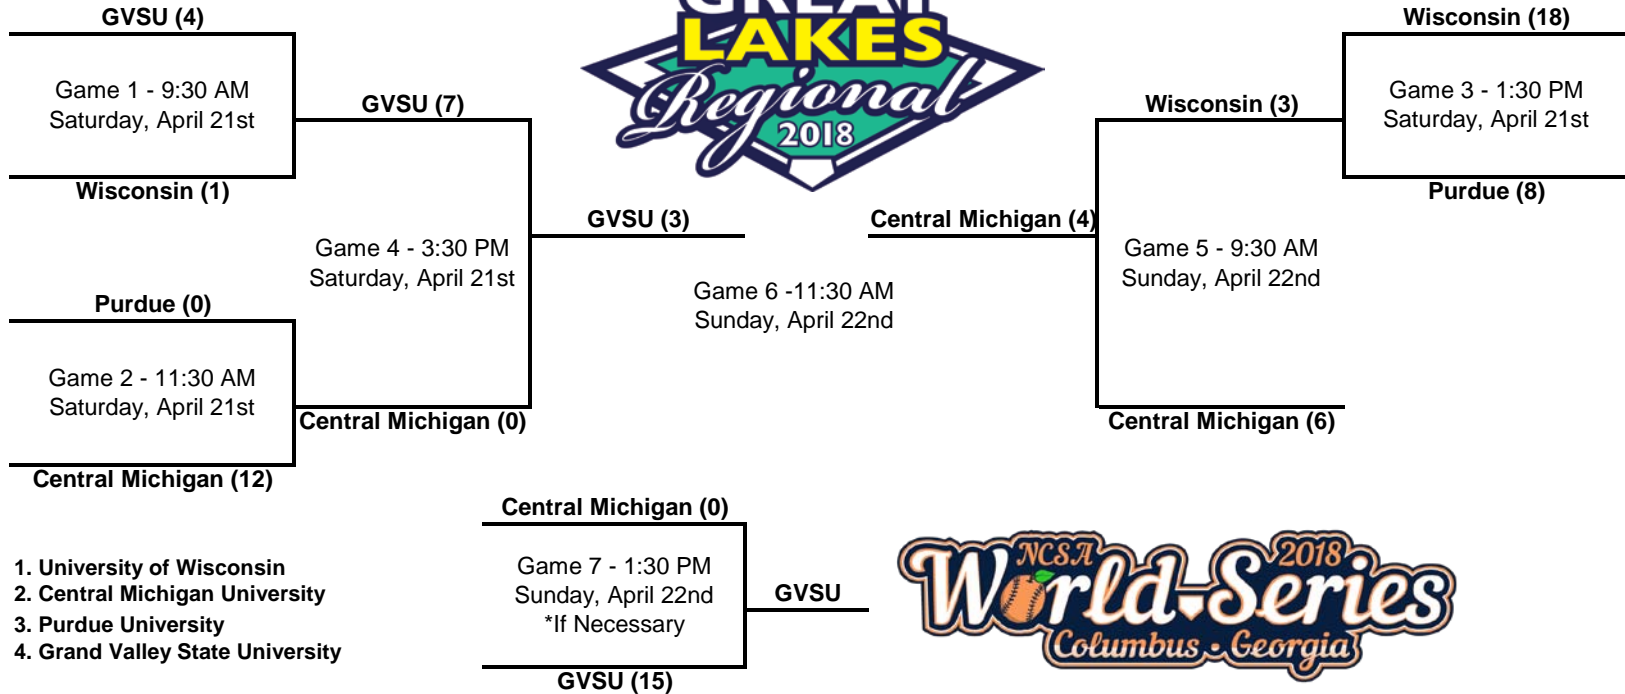

2018 Great Lakes Regional Tournament Bracket

1. University of Wisconsin
2. Central Michigan University
3. Purdue University
4. Grand Valley State University

Opening round cannot matchup teams from the same conference

*If Necessary

**Higher seed is home team, unless lower seed has higher tournament winning percentage.