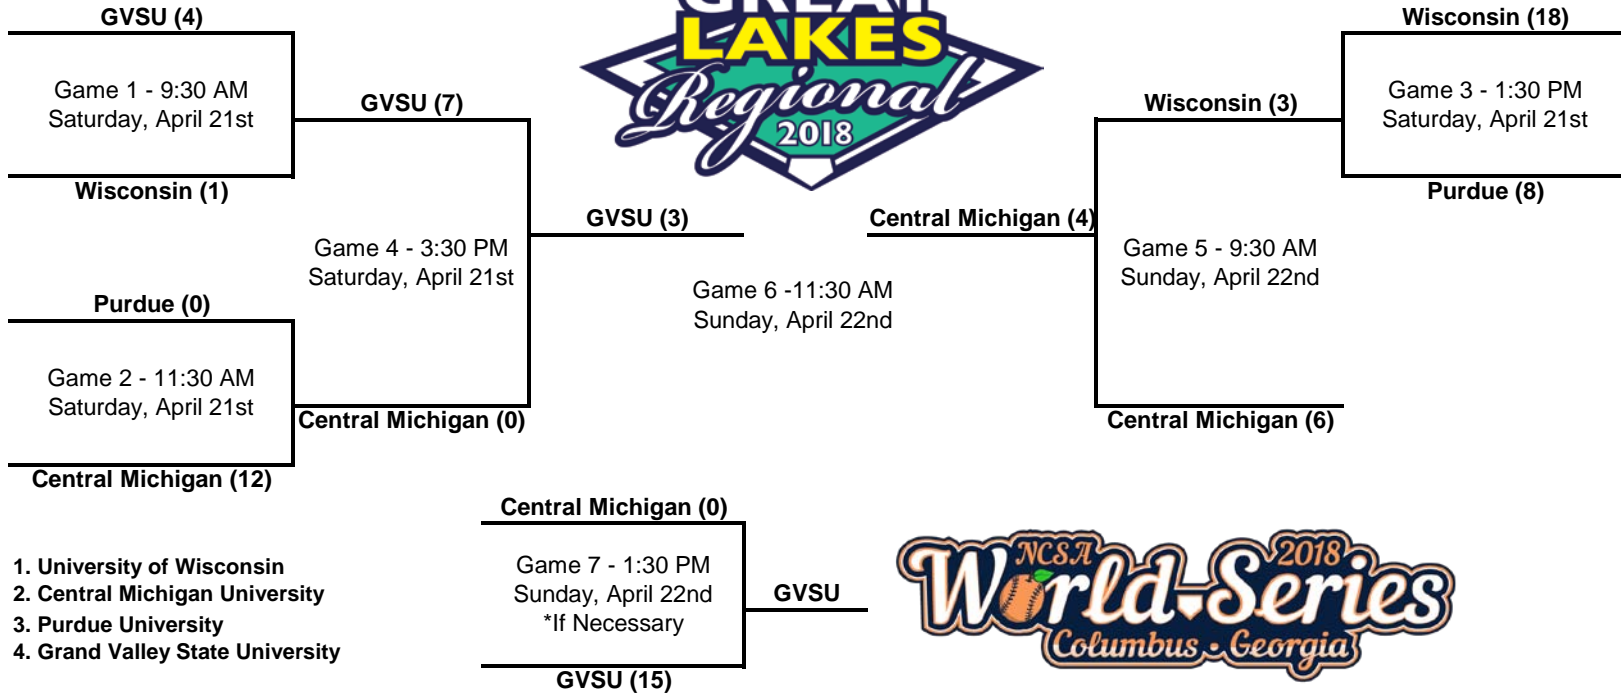

2018 Great Lakes Regional Tournament Bracket

1. University of Wisconsin
2. Central Michigan University
3. Purdue University
4. Grand Valley State University

Opening round cannot matchup teams from the same conference

*If Necessary

**Higher seed is home team, unless lower seed has higher tournament winning percentage.

2018 South Atlantic Regional Tournament Bracket

1. East Carolina University
2. Clemson University
3. Florida State University
4. University of Florida

*If Necessary
 **Higher seed is home team, unless lower seed has higher tournament winning percentage.

2018 North Atlantic Regional Tournament Bracket

1. Penn State University
2. Sacred Heart University
3. University of Delaware
4. Rutgers University

2018 Mid Atlantic Regional Tournament Bracket

1. Naval Academy
2. James Madison University
3. University of Pittsburgh
4. Ohio State University

*If Necessary

**Higher seed is home team, unless lower seed has higher tournament winning percentage.