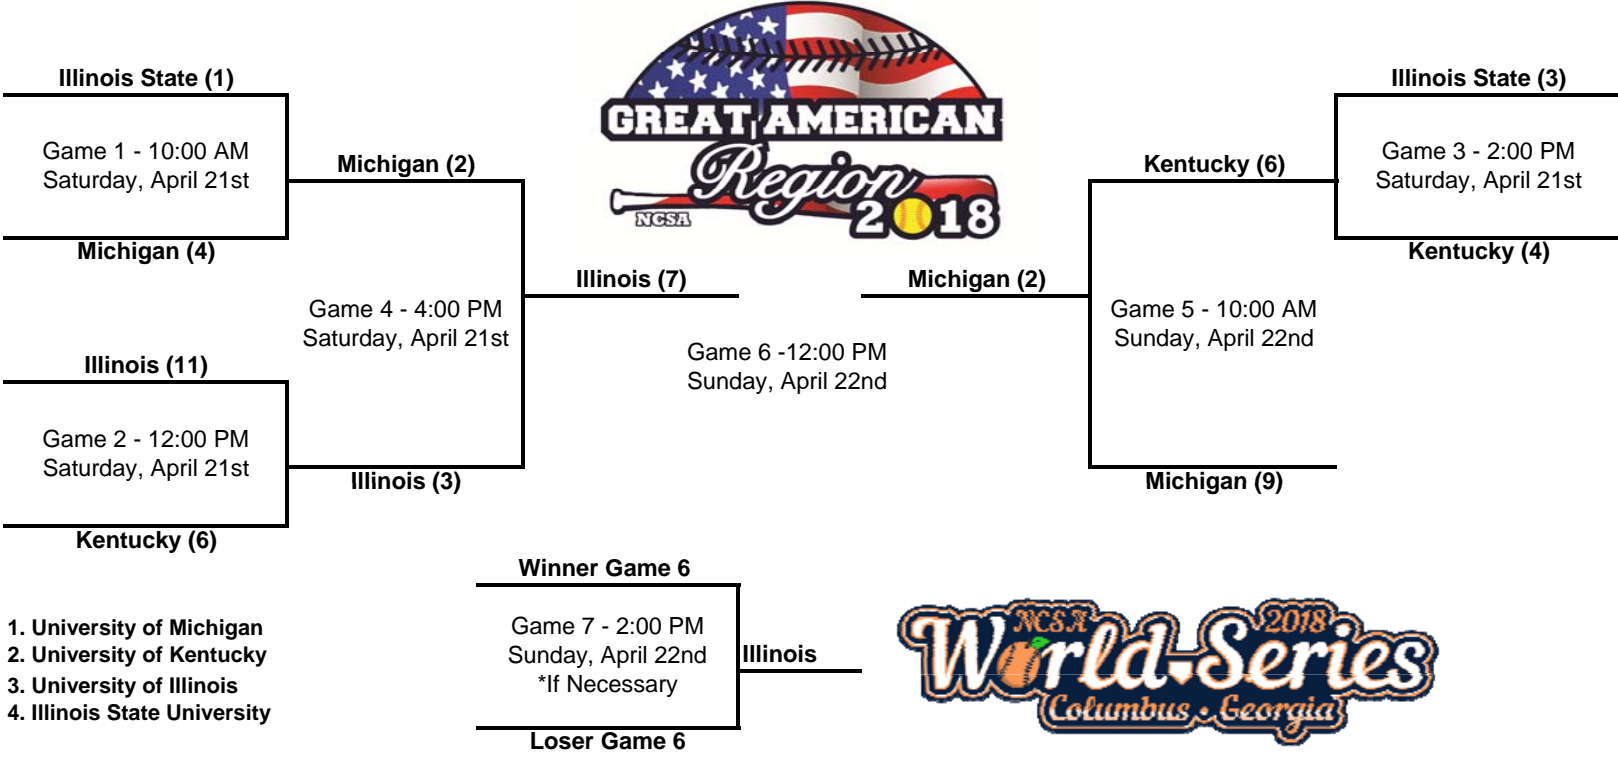

2018 Great American Regional Tournament Bracket

Opening round cannot matchup teams from the same conference
*If Necessary
**Higher seed is home team, unless lower seed has higher tournament winning percentage.