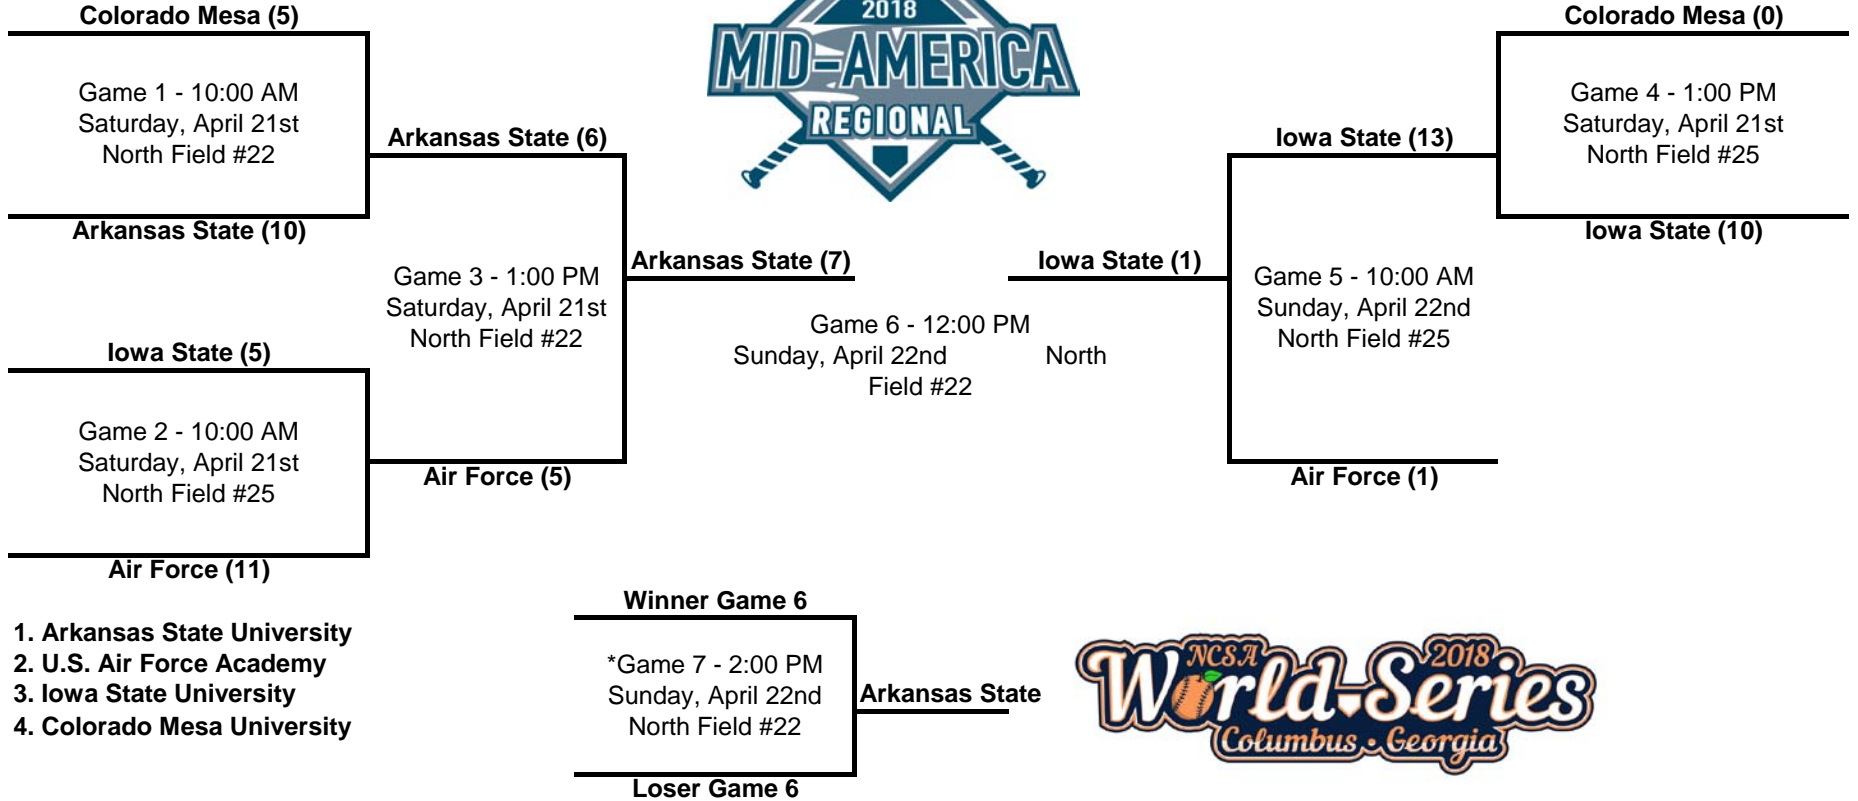

2018 Great Lakes Regional Tournament Bracket

1. University of Wisconsin
2. Central Michigan University
3. Purdue University
4. Grand Valley State University

Opening round cannot matchup teams from the same conference

*If Necessary

**Higher seed is home team, unless lower seed has higher tournament winning percentage.

2018 New England Regional Tournament Bracket

*If Necessary

**Higher seed is home team, unless lower seed has higher tournament winning percentage.

2018 Mid-America Regional Tournament Bracket

1. Arkansas State University
2. U.S. Air Force Academy
3. Iowa State University
4. Colorado Mesa University

*If Necessary

**Higher seed is home team, unless lower seed has higher tournament winning percentage.

2018 Mid Atlantic Regional Tournament Bracket

1. Naval Academy
2. James Madison University
3. University of Pittsburgh
4. Ohio State University

*If Necessary

**Higher seed is home team, unless lower seed has higher tournament winning percentage.