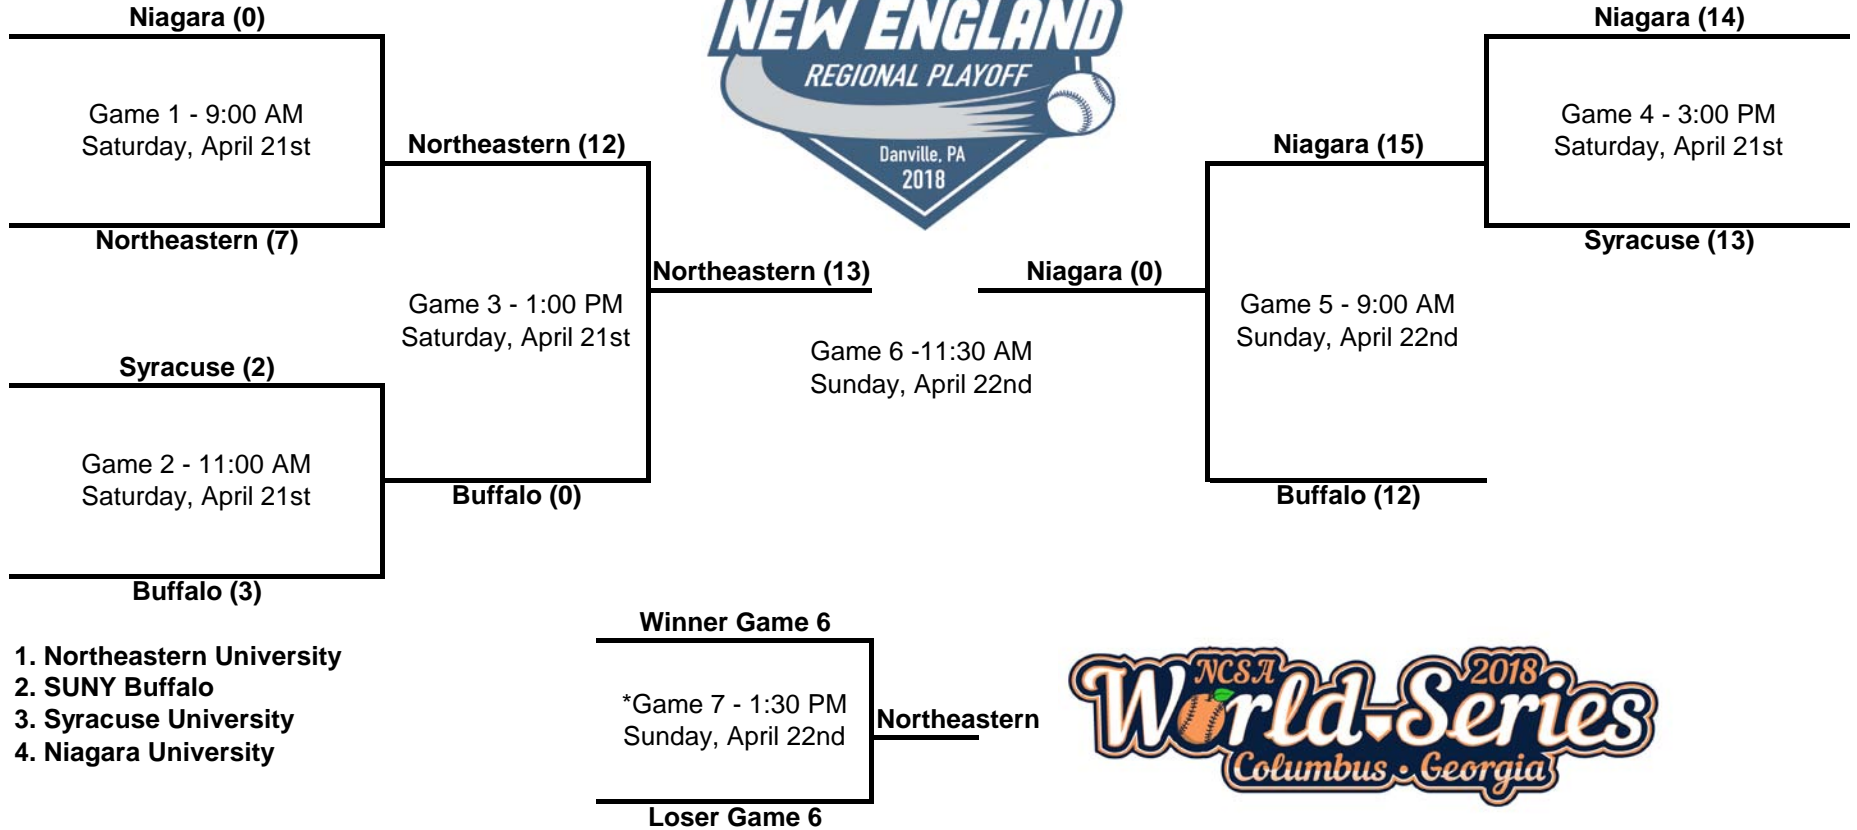

2018 New England Regional Tournament Bracket

*If Necessary

**Higher seed is home team, unless lower seed has higher tournament winning percentage.