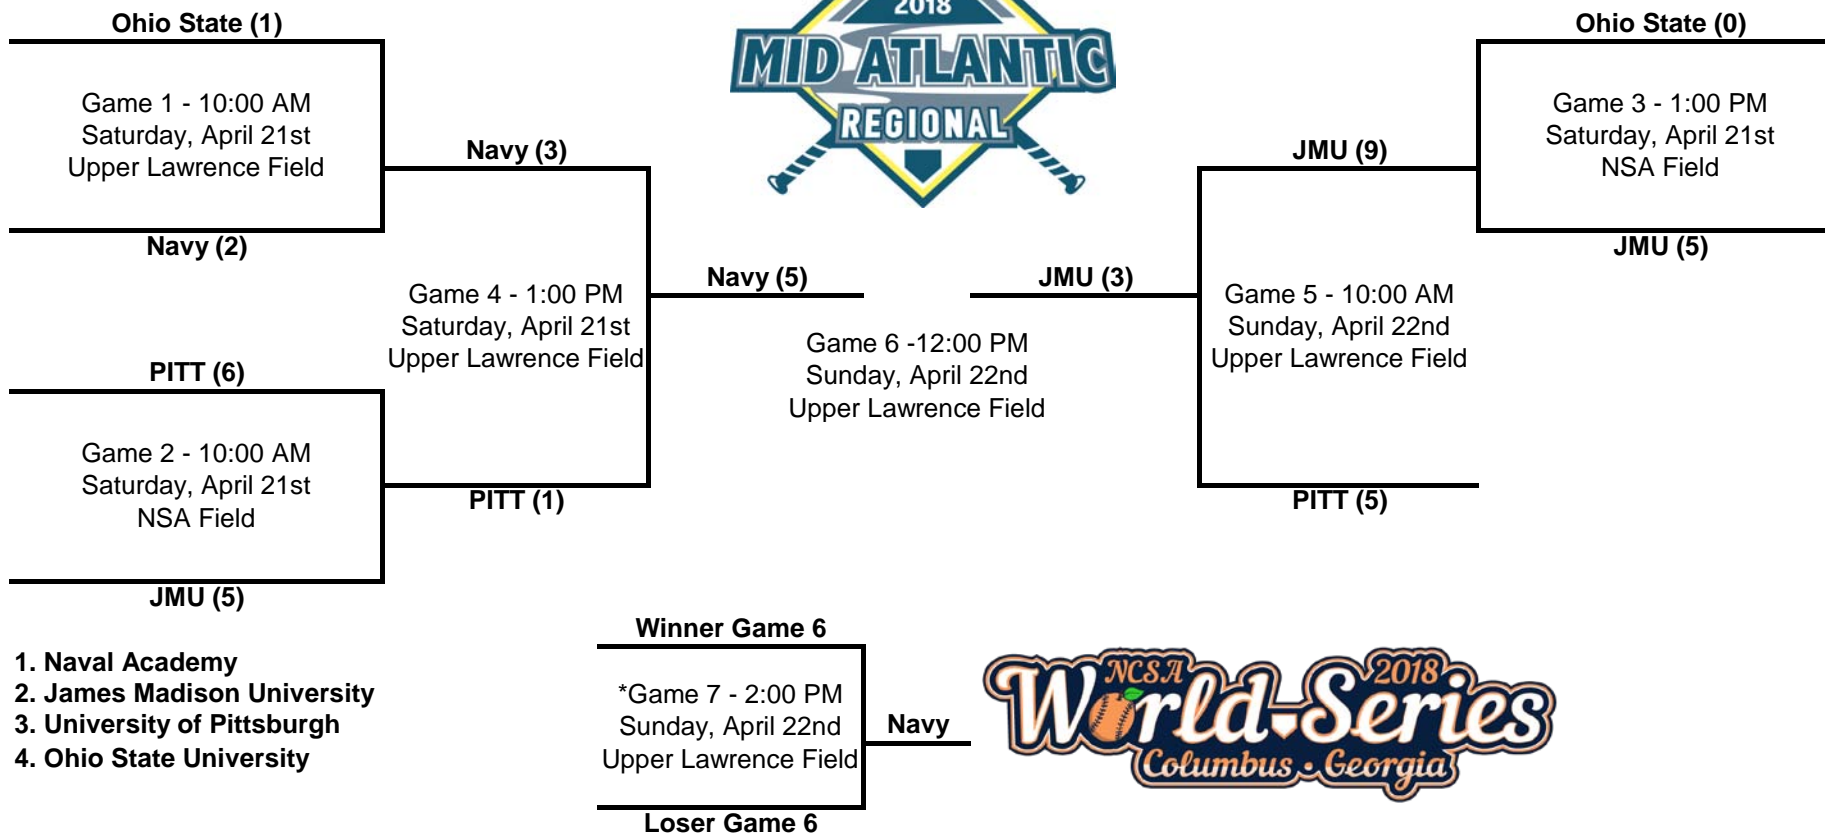

2018 Great Lakes Regional Tournament Bracket

1. University of Wisconsin
2. Central Michigan University
3. Purdue University
4. Grand Valley State University

Opening round cannot matchup teams from the same conference

2018 Mid-America Regional Tournament Bracket

1. Arkansas State University
2. U.S. Air Force Academy
3. Iowa State University
4. Colorado Mesa University

*If Necessary

**Higher seed is home team, unless lower seed has higher tournament winning percentage.

2018 Mid Atlantic Regional Tournament Bracket

1. Naval Academy
2. James Madison University
3. University of Pittsburgh
4. Ohio State University

*If Necessary

**Higher seed is home team, unless lower seed has higher tournament winning percentage.

2018 Great American Regional Tournament Bracket

Opening round cannot matchup teams from the same conference
 *If Necessary
 **Higher seed is home team, unless lower seed has higher tournament winning percentage.