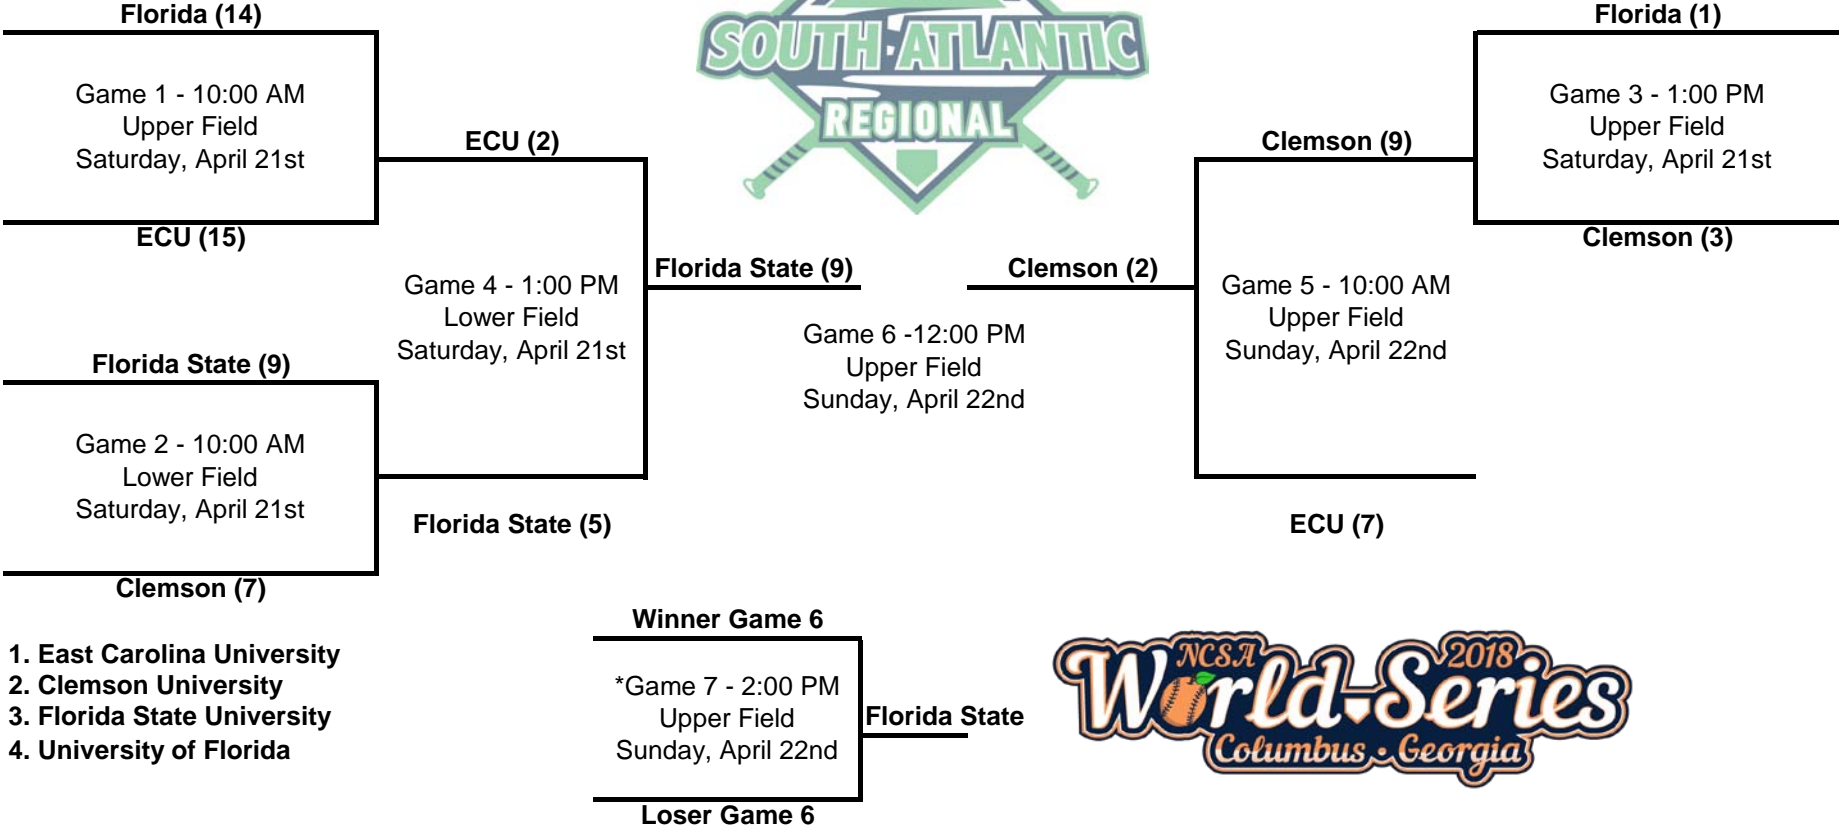

2018 Great Lakes Regional Tournament Bracket

1. University of Wisconsin
2. Central Michigan University
3. Purdue University
4. Grand Valley State University

Opening round cannot matchup teams from the same conference

*If Necessary

**Higher seed is home team, unless lower seed has higher tournament winning percentage.

2018 South Atlantic Regional Tournament Bracket

1. East Carolina University
2. Clemson University
3. Florida State University
4. University of Florida

*If Necessary
 **Higher seed is home team, unless lower seed has higher tournament winning percentage.

2018 North Atlantic Regional Tournament Bracket

1. Penn State University
2. Sacred Heart University
3. University of Delaware
4. Rutgers University

2018 Mid Atlantic Regional Tournament Bracket

1. Naval Academy
2. James Madison University
3. University of Pittsburgh
4. Ohio State University

*If Necessary

**Higher seed is home team, unless lower seed has higher tournament winning percentage.