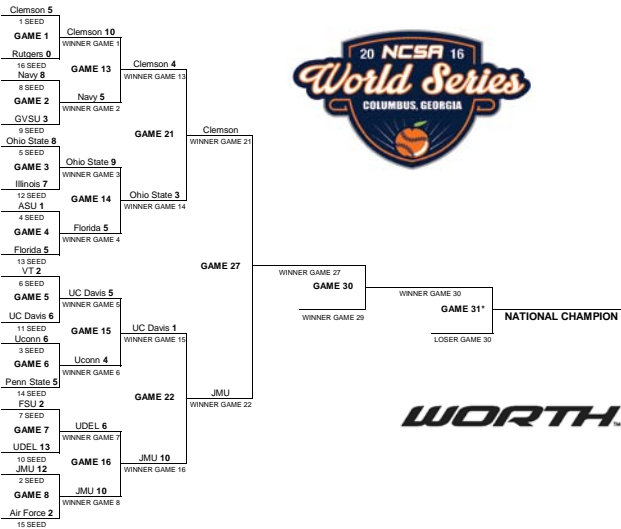

2016 NCSA WORLD SERIES POOL PLAY SCHEDULE

POOL A	MATCH UP	DATE	FIELD	TIME
1 SEED	FSU 9 @ AFA 0	Friday	8	11:00 AM
2 SEED	UF 0 @ CLEM 9	Friday	7	11:00 AM
8 SEED	FSU 2 @ CLEM 6	Friday	7	2:00 PM
9 SEED	UF 14 @ AFA 3	Friday	8	2:00 PM
16 SEED	AFA 1 @ CLEM 3	Friday	7	5:00 PM
	FSU 9 @ UF 5	Friday	8	5:00 PM
POOL B	MATCH UP	DATE	FIELD	TIME
2 SEED	OSU 2 @ ILL 1	Friday	1	11:00 AM
7 SEED	RUT 1 @ ASU 12	Friday	2	11:00 AM
10 SEED	OSU 1 @ ASU 3	Friday	2	2:00 PM
15 SEED	RUT 3 @ ILL 8	Friday	1	2:00 PM
	ILL 3 @ ASU 14	Friday	2	5:00 PM
	OSU 13 @ RUT 0	Friday	1	5:00 PM
POOL C	MATCH UP	DATE	FIELD	TIME
3 SEED	UDEL 0 @ UCONN 5	Friday	4	11:00 AM
6 SEED	NAVY 4 @ UCSD 2	Friday	5	11:00 AM
11 SEED	UDEL 7 @ UCSD 8	Friday	5	2:00 PM
14 SEED	NAVY 0 @ UCONN 4	Friday	4	2:00 PM
	UDEL 5 @ NAVY 3	Friday	4	5:00 PM
POOL D	MATCH UP	DATE	FIELD	TIME
4 SEED	GVSU 6 @ FSU 4	Friday	6	11:00 AM
5 SEED	VT 1 @ JMU 5	Friday	3	11:00 AM
12 SEED	GVSU 2 @ JMU 3	Friday	3	2:00 PM
13 SEED	VT 7 @ PSU 1	Friday	6	2:00 PM
14 SEED	FSU 0 @ JMU 11	Friday	3	5:00 PM
15 SEED	GVSU 1 @ VT 6	Friday	6	5:00 PM

2016 NCSA WORLD SERIES DOUBLE ELIMINATION SCHEDULE

NCSA Tournament Seeding

1. 1 SEED Clemson
2. 2 SEED JMU
3. 3 SEED UConn
4. 4 SEED Arkansas State
5. 5 SEED Ohio State
6. 6 SEED VT
7. 7 SEED FSU
8. 8 SEED Navy
9. 9 SEED GVSU
10. 10 SEED Delaware
11. 11 SEED UC Davis
12. 12 SEED Illinois
13. 13 SEED Florida
14. 14 SEED Penn State
15. 15 SEED Air Force
16. 16 SEED Rutgers

2016 NCSA WORLD SERIES WINNERS BRACKET